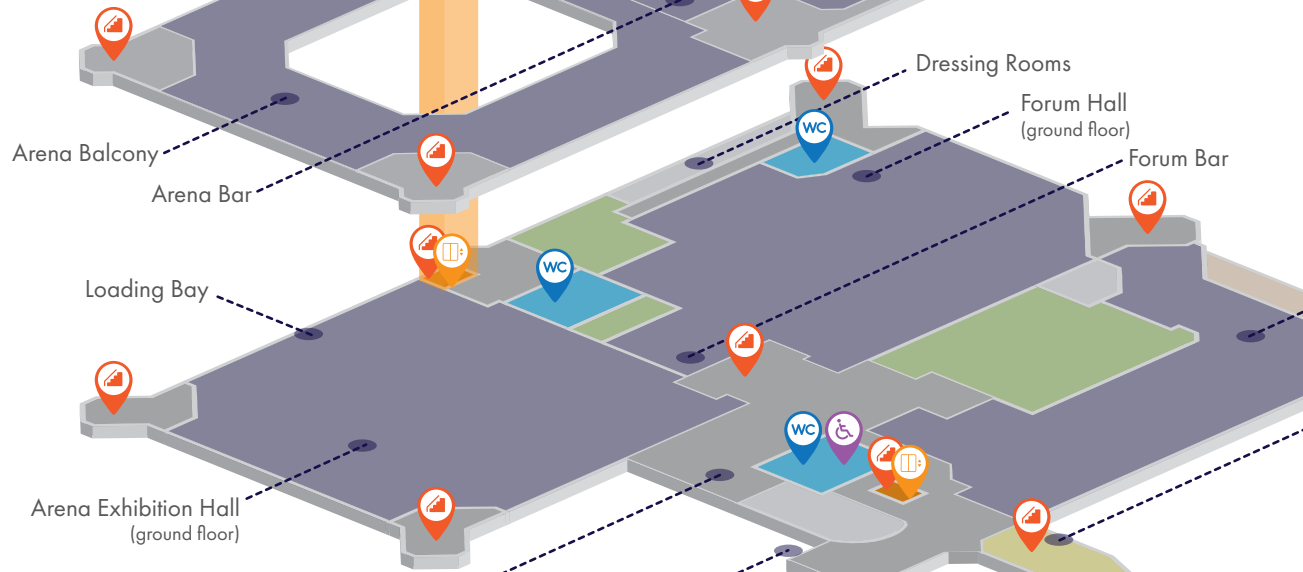

First Floor

Ground Floor

Lower Ground Floor

Legend:

- Lifestyle Health & Fitness Suite
- Waves Leisure Pool
- Aqua Lounge Café Bar
- Conference, exhibition & meeting rooms
- Non public areas
- WC Toilets
- Disabled Toilets
- Lifts
- Stairs