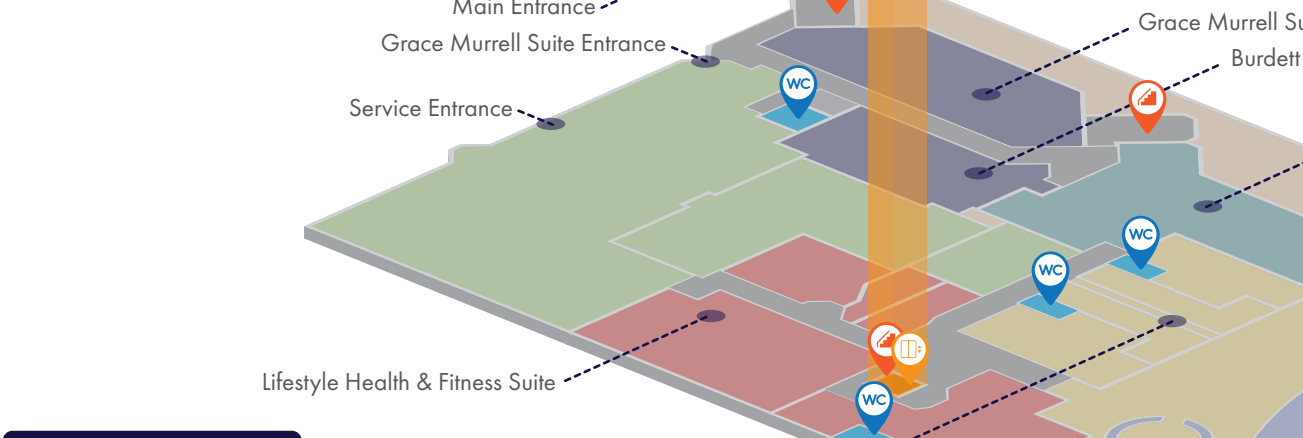

First Floor

Ground Floor

Lower Ground Floor

Legend:

- Lifestyle Health & Fitness Suite
- Waves Leisure Pool
- Aqua Lounge Café Bar
- Conference, exhibition & meeting rooms
- Non public areas
- WC Toilets
- Disabled Toilets
- Lifts
- Stairs