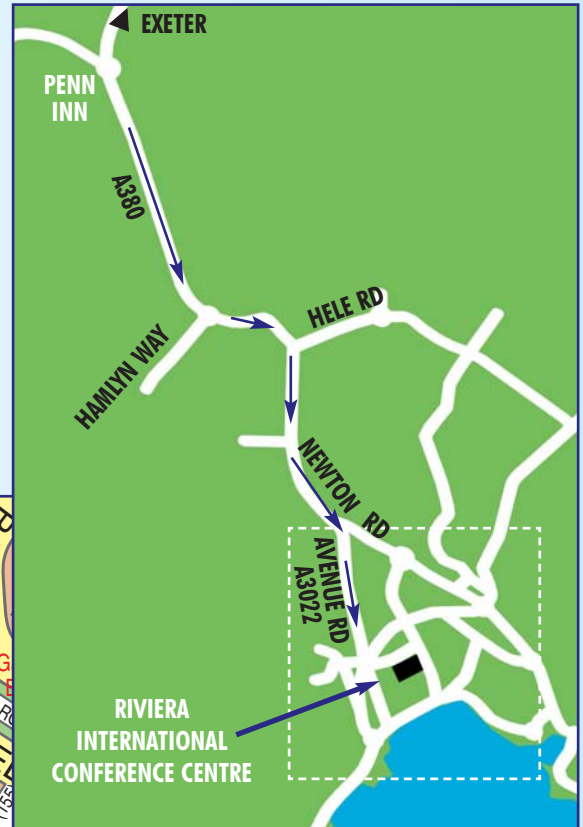

Local directions to the Riviera International Centre, Torquay

From M5 Motorway follow signs to Torquay and/or brown tourism signs to Riviera International Centre.

➔ = one way system road

Riviera International Conference Centre
 Chestnut Avenue, Torquay, Devon TQ2 5LZ
 T: 01803 299 992 F: 01803 206 310 W: www.rivieracentre.co.uk