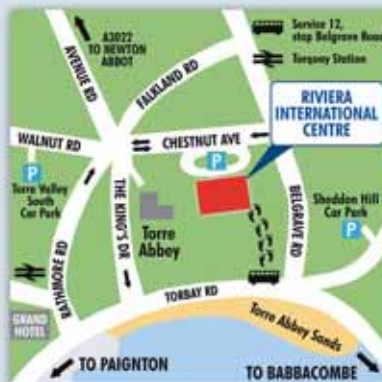

How to find us

BY FOOT Just over 100 metres from the seafront. Easy access through Torre Abbey or via Belgrave Road and Chestnut Avenue.

BY CAR From the A380 (Newton Abbot), follow the brown Riviera International Centre signs. From the seafront take Belgrave Road or Rathmore Road.

BY TRAIN The Riviera International Centre is just 400 metres from Torquay Station.

A range of swimwear and accessories are available to buy from main reception.

Waves Leisure Pool
Riviera International Centre
Chestnut Avenue Torquay TQ2 5LZ
Email: info@ricc.co.uk
Website: www.rivieracentre.co.uk
01803 299 992